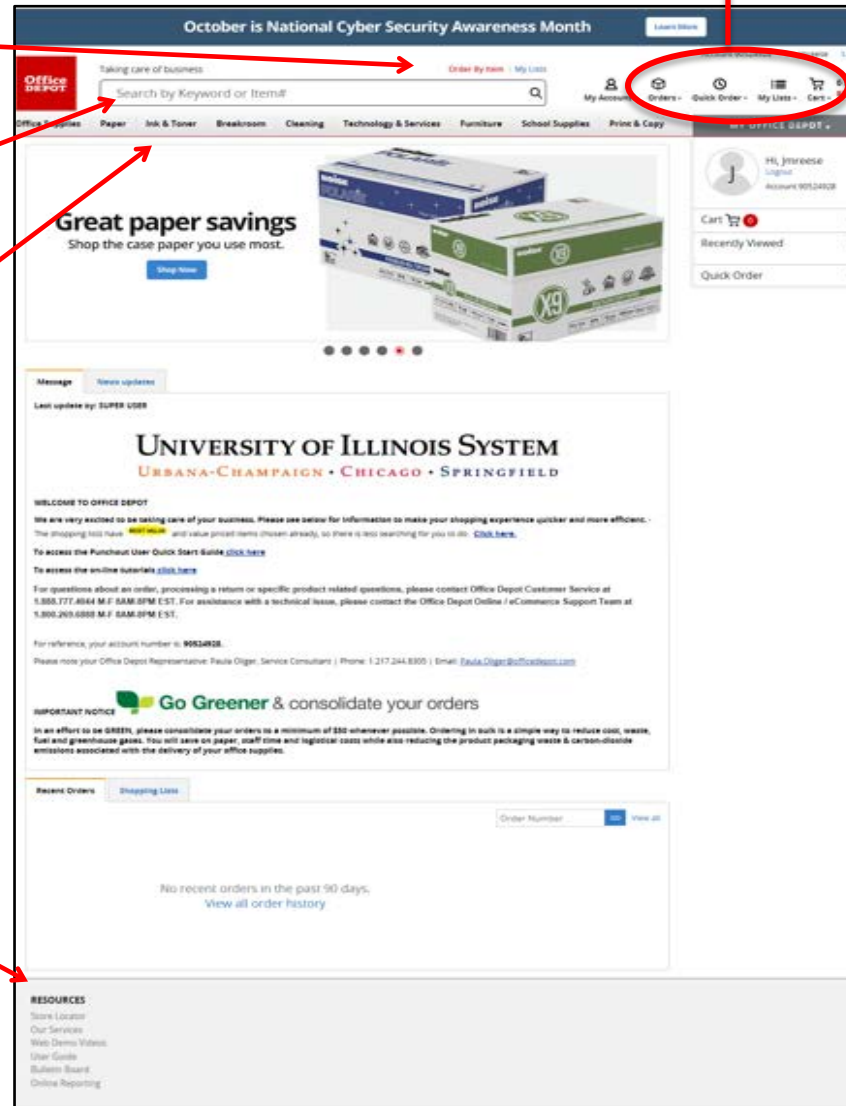

Office Depot Landing Page Overview—Home

Order by Item#

Click on **Order by Item Number** to enter up to 20 Item#s for simultaneous entry into shopping cart.

Search:

Type in product description or enter Item# in the **Search** field.

For Example:

Click on **Product Category** to view product groupings. For example, **Ink & Toner**.

Help/Resources

Live Chat, customer service links, User Guide and online Demos

Orders

View order tracking, check orders status and submit returns

Quick Entry:

Add a single item to order or shopping cart with fewer clicks.

My Lists

Shopping Lists, manage lists and quick view default shopping lists

Shopping Cart: value, details and current shipping address