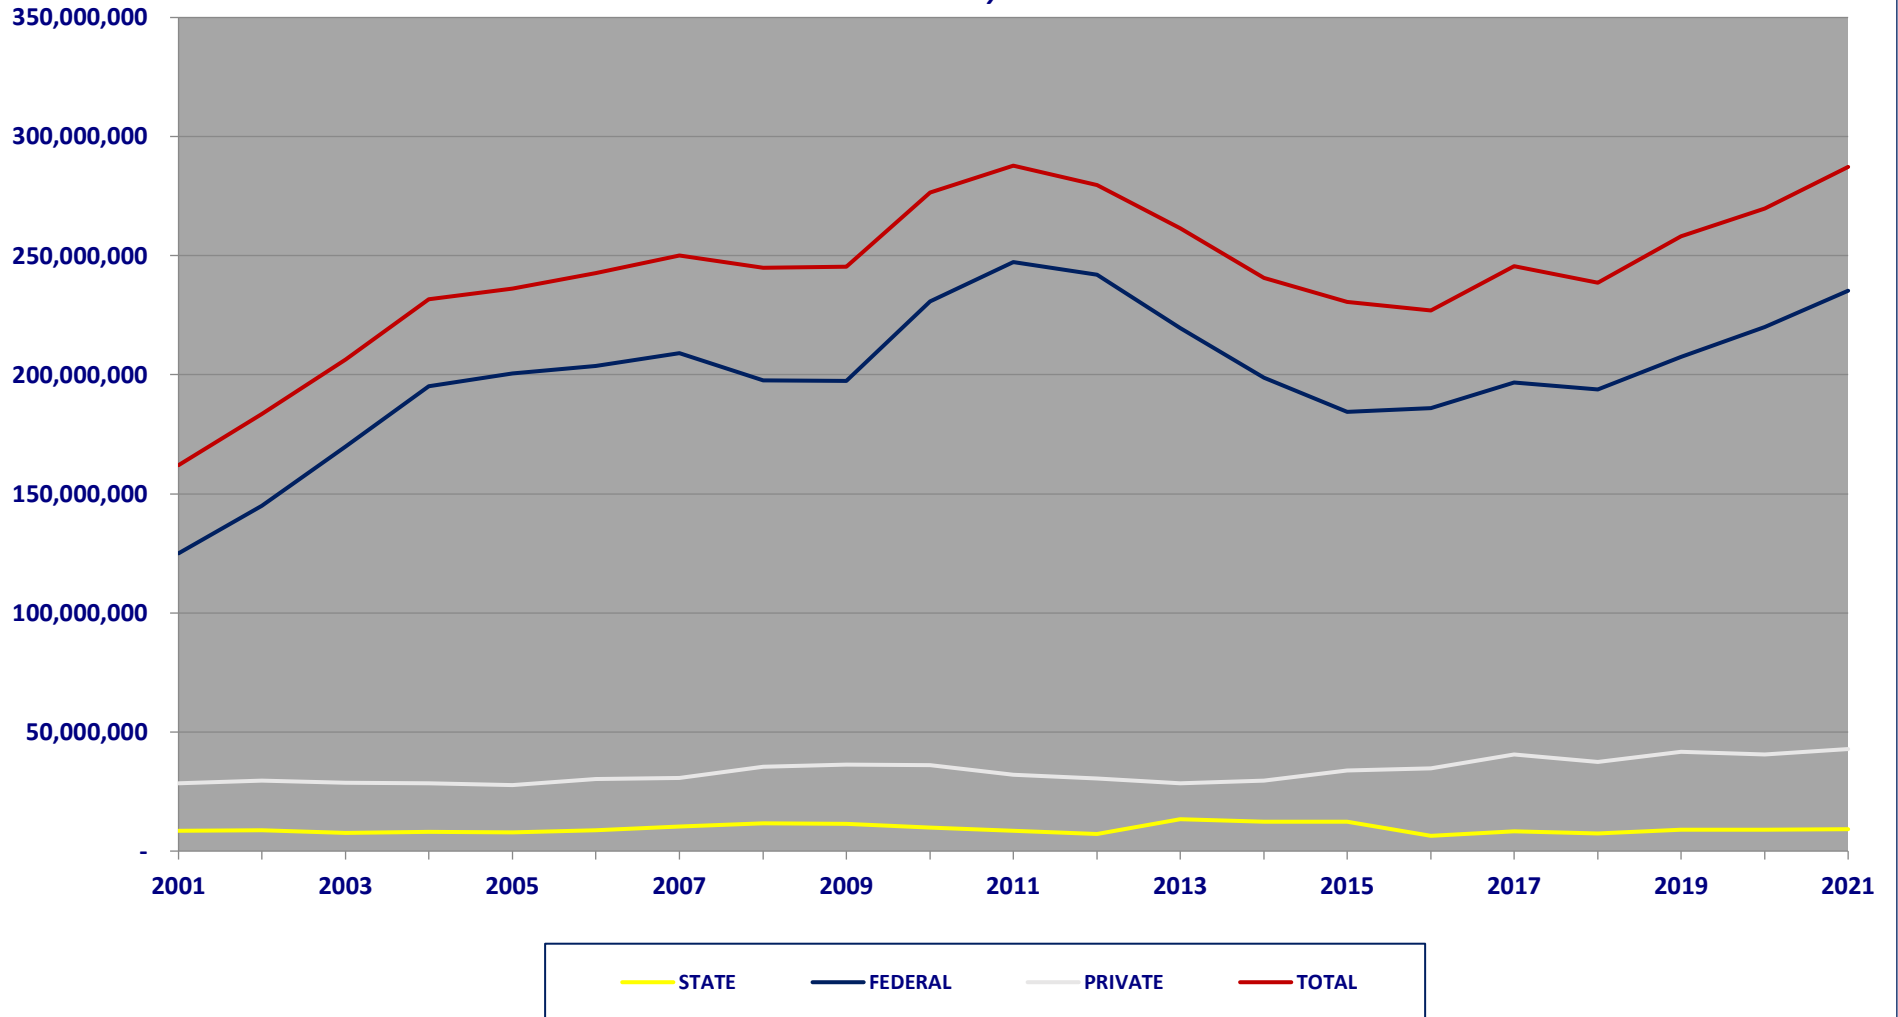

Total Sponsored Research Expenditures By Fiscal Year
(Research Function Only)
Historical Trend By Fiscal Year

*Produced By: System Government Costing
November 2021*